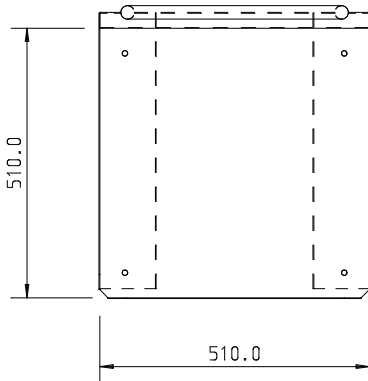

'PREMIER' Dolly 500x500 Basket & Gastro 2/1

FINISH	<ul style="list-style-type: none"> Stainless steel 25mm diameter frame and handle Stainless 1.5mm solid base - removable
MODEL CODE	PD-500X500 With Handle PD500X500-WH Without Handle
DIMENSIONS	500x500 With Handle = 554x510x850mm high 500x500 Without Handle = 554x510x200mm high
LOADING	150kg
FEATURES	<ul style="list-style-type: none"> Handle for easy manoeuvrability Removable st/st solid base 20mm Retaining edges to base 125mm castors, non-marking (2x braked) Bumpers fitted as standard
OPTIONS	Low level 'T' handle (850mm high)
NET WEIGHT	9kgs

shows 500x500 dishwash model

*shows typical 500x500 With Handle Unit